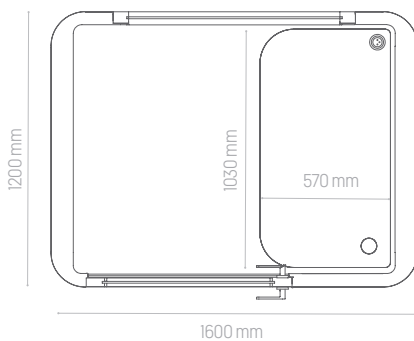

Meeting space for **2 people**

Do you need to run a short, informal one-to-one meeting? This is an ideal solution for you. Seat on comfortable stools and talk in peace.