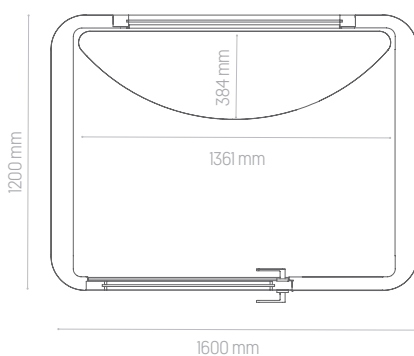

Technical information

Materials used

- Construction: a plywood framework filled with a proprietary composition of the best sound isolating and absorbing materials developed in the MuteDesign acoustic lab.
- Exterior: painted metal and veneer or laminate
- Interior: felt
- Glass: soundproof glass

Parameters

- Exterior: 1600 mm * 1200 mm * 2247 mm [length * width * height]
- Interior: 1404 mm * 1086 mm * 2080 mm [length * width * height]
- Width of left handed door: 892 mm
- Height of desk without adjustment: 760 mm
- Height of desk with adjustment: 625 mm to 1260 mm
- Height of table in a 2-person version: 1100 mm
- Height of the stool: 670 mm to 870 mm
- Weight: 450 kg

Acoustic properties

- One of the best sound insulation results on the market [ask us for more details]
- Very short reverberation time inside: $RT_{20} \leq 0,2s$
- Extremely quiet and efficient ventilation: noise generated inside ≤ 39 dBA / outside ≤ 37 dBA

Energy consumption

- During operation: 16 W [1P] / 35 W [2P]
- In standby mode: 4,5 W

Certificate

MuteDesign®
www.mute.design