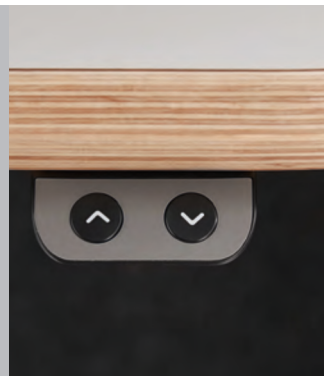

Details

Lamp with USB built into wall
optional

Precise finish

Height adjustable desk
optional

Stools
optional

Space M Versions

Focus space for **1 person**

Do you have a task requiring focus? Close the door, adjust the height of the table, set the right light and focus on your work without being disturbed.*