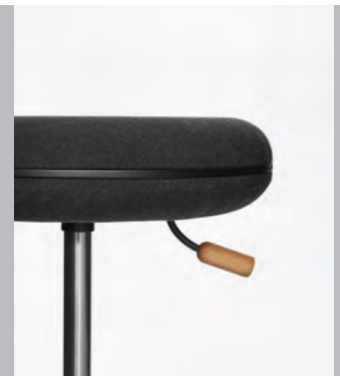

Details

Lamp with USB built into wall
optional

Precise finish

Height adjustable desk
optional

Stools
optional

Space M Versions

Focus space for **1 person**

Do you have a task requiring focus? Close the door, adjust the height of the table, set the right light and focus on your work without being disturbed.*